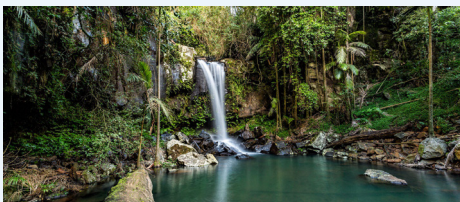

LOCATION

Tamborine Mountain is located within the Scenic Rim in South East Queensland, just 40 minutes from the Gold Coast. This peaceful haven is known for its beautiful scenery, strong sense of community, and endless activities. Between the great walking tracks, wineries, restaurants, and galleries, you will never be wondering what to do.

-  Small animals
-  Native animals

ROOMS

2 Consulting Rooms
1 Surgery Room
1 Isolation Ward
Separate Dog & Cat Wards

Attractions	Hikes, glow worm caves, wineries, gallery walk
Nearby Schools	5 Primary 4 Secondary 1 Combined
Median House Price	House: \$925,500 \$620/wk Rent
Population	8,105 (estimated residents)
Local Hospitals	Robina Hospital The Prince Charles Hospital
Amenities	IGA, pharmacy, restaurants, cafés, wineries, distilleries, boutiques, golf course