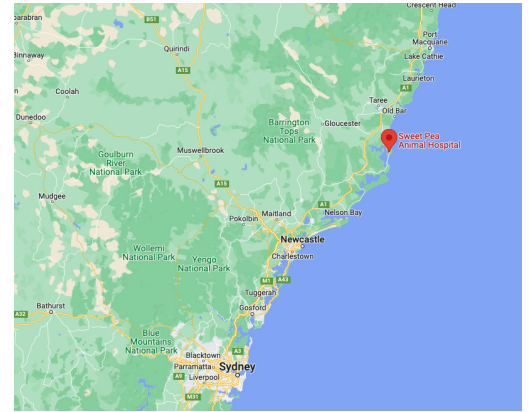

Attractions	Great Lakes Waterways, Whale Watching, Beaches, Hiking, Surfing, Winery
Nearby Schools	3 Primary | 1 Secondary
Median House Price	House: $749,000 | $500/wk Rent Unit: $500,000 | $340/wk Rent
Population	13,740 (estimated residents)
Local Hospitals	Forster Private Hospital
Amenities	Stockland with the usual mix of shops, Coles, Aldi, Woolworths, restaurants, Café's, golf club, RSL, fast food outlets, Bunnings, small cinema, shopping centre